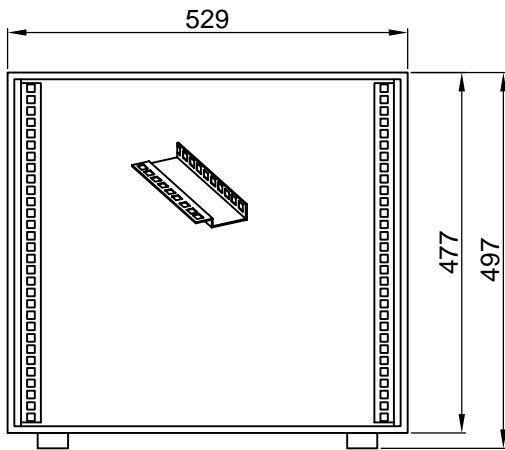

Top View

Front View

Side View

	<h1>FC110</h1>	<b>Product description:</b> PROFESSIONAL FLIGHTCASE - SEPARATE FRONT AND REAR COVER - 10 UNITS	
	<b>Weight:</b>  TBA	<b>Outer dimensions:</b> (w x h x d) 529 x 497 x 687	<b>Unit height:</b>  10 HE