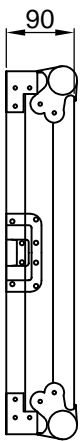

Top View

Front View

Side View

	<h1>FC110</h1>	<b>Product description:</b> PROFESSIONAL FLIGHTCASE - SEPARATE FRONT AND REAR COVER - 10 UNITS	
	<b>Weight:</b>  TBA	<b>Outer dimensions:</b> (w x h x d) 529 x 497 x 687	<b>Unit height:</b>  10 HE