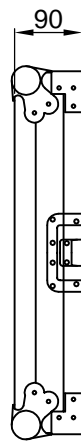

Top View

Front View

Side View

	<h1>FC110</h1>	<b>Product description:</b> PROFESSIONAL FLIGHTCASE - SEPARATE FRONT AND REAR COVER - 10 UNITS	
	<b>Weight:</b>  TBA	<b>Outer dimensions:</b> (w x h x d) 529 x 497 x 687	<b>Unit height:</b>  10 HE