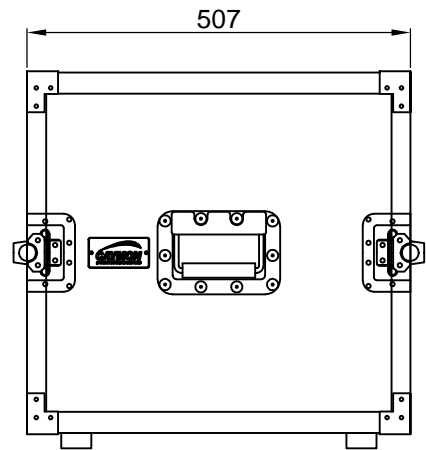

Top View

Front View

Side View

	<h1>FC110</h1>	<b>Product description:</b> PROFESSIONAL FLIGHTCASE - SEPARATE FRONT AND REAR COVER - 10 UNITS	
	<b>Weight:</b>  TBA	<b>Outer dimensions:</b> (w x h x d) 529 x 497 x 687	<b>Unit height:</b>  10 HE